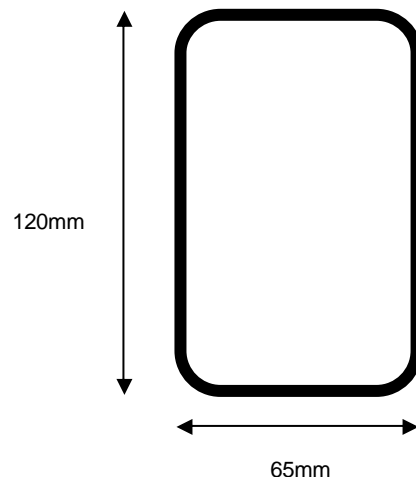

-Specifications-

- -Digital wireless transmission for high end sound quality.
- -Up to 8 zones of stereo CD quality sound.
- -Universal power supply (100-250V a.c.)
- -25watts per channel rms into 4ohms of high quality digital audio.
- -Receive channel display. Selectable via push button or DIP switch[#].
- -Stereo volume control.
- -Suitable for multi room installations.
- -Operating Frequency of ISM band 2.4-2.4835GHz.
- -Avoids reception errors by employing forward error correction.
- -Omni directional Embedded antenna.
- -Factory set Single left or right channel versions available for Bi-amping.⁺