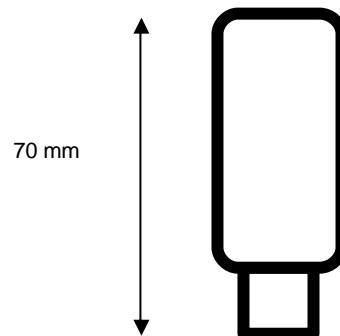

-Specifications-

- -Digital wireless transmission for high end sound quality.
- -Up to 8 zones of stereo CD quality sound.
- -Suitable for multi room installations.
- -Transmit Range 20-40 metres (L.O.S.)*
- -Multiple receivers.
- -USB input for power and signal.
- -Operating Frequency of ISM band 2.4-2.4835GHz.
- -Avoids reception errors by employing forward error correction.
- -Omni directional Embedded antenna.